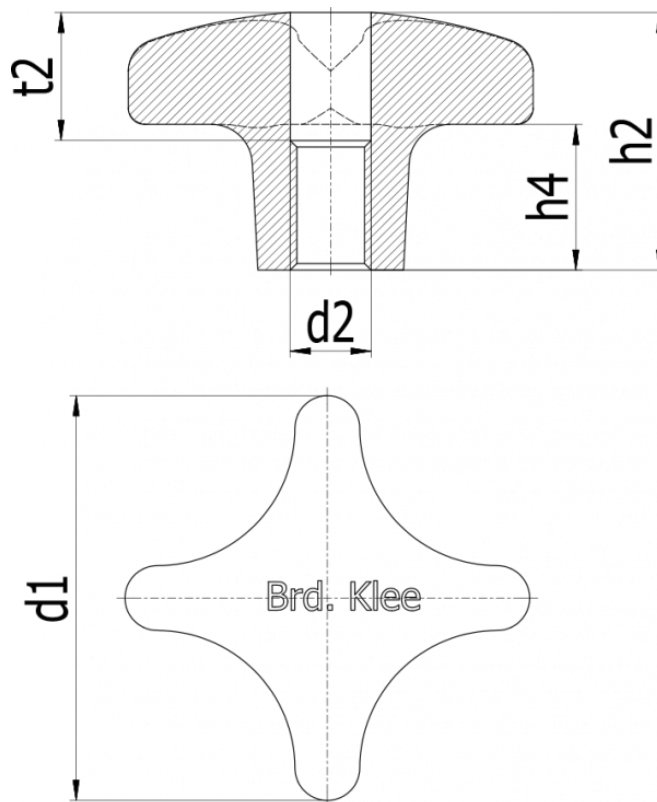

Article number: 20DIN6335NI50M10D

Description: E+G Stainless steel star knob DIN6335-NI-50-M10-D

Measures

d1	= 50
d2	= M10
h2	= 32
h4	= 18
t2	= 16
Weight in (g)	= 108